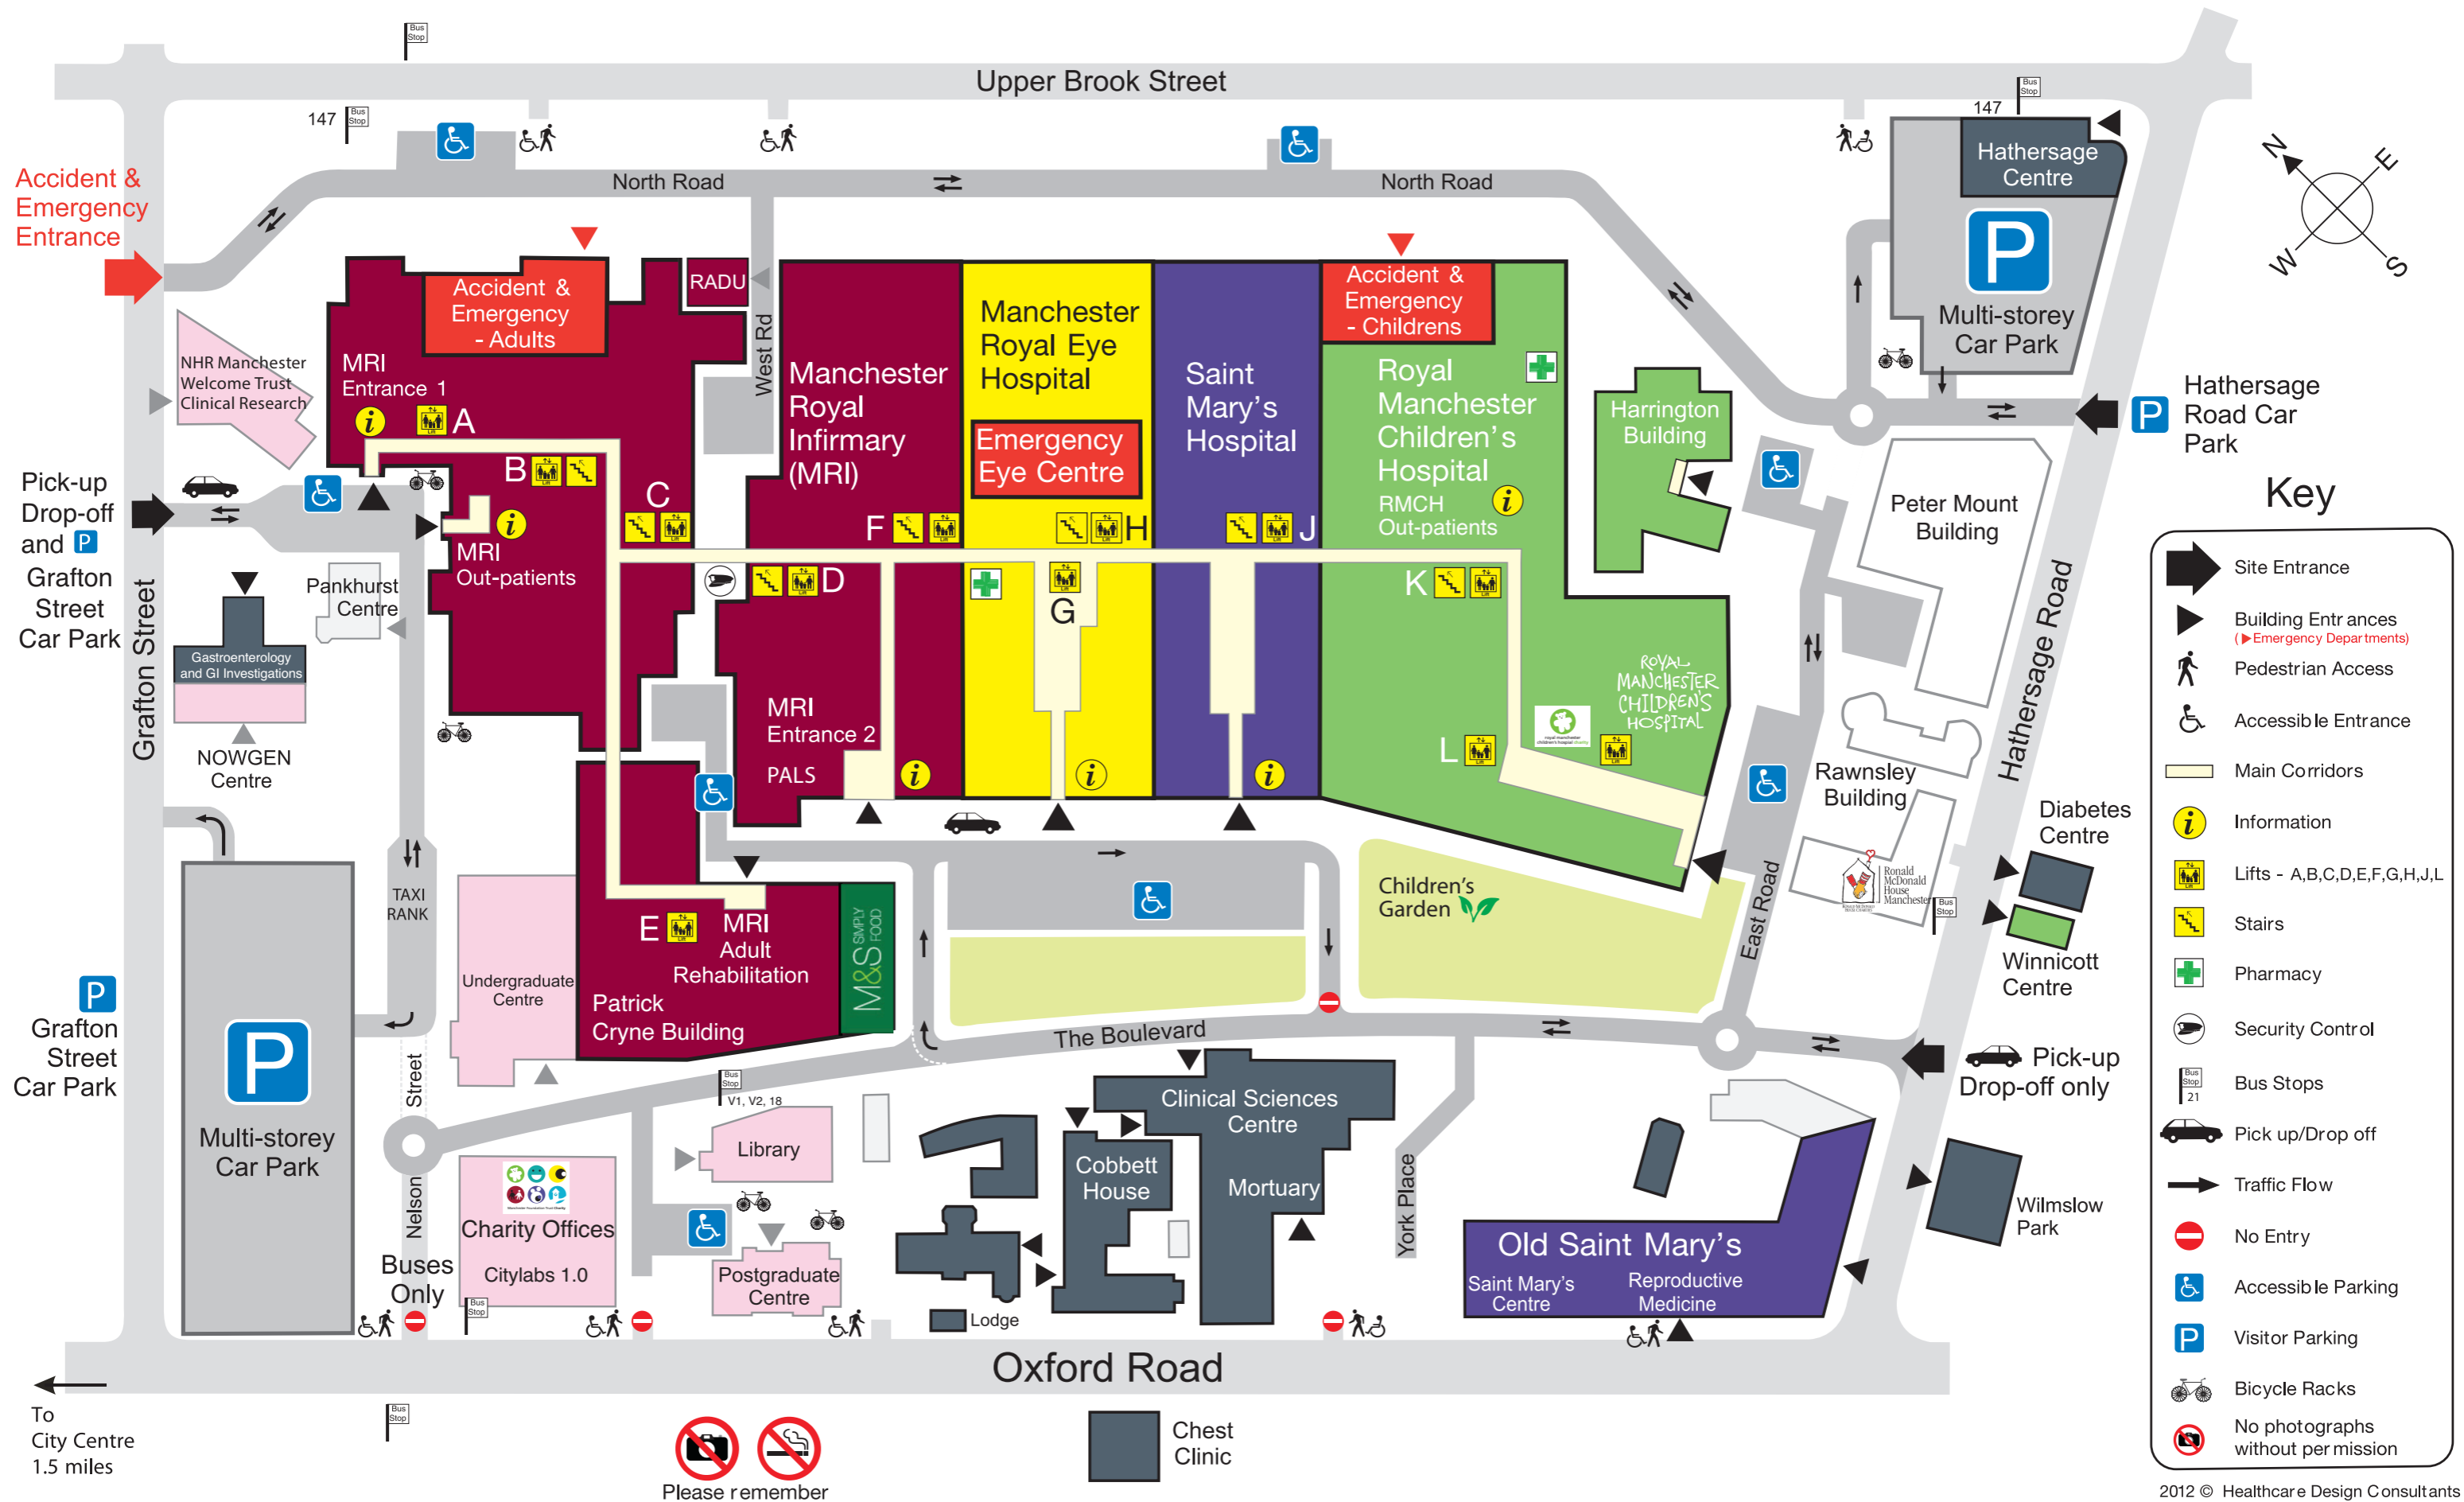

# Manchester University NHS

Manchester University NHS Foundation Trust, Oxford Road, Manchester M13 9WL. Website: [www.mft.nhs.uk](http://www.mft.nhs.uk)

Tel: 0161 276 1234

Accident & Emergency Entrance

Pick-up Drop-off and P Grafton Street Car Park

P Grafton Street Car Park

To City Centre 1.5 miles

Please remember

Chest Clinic

- ### Key
- Site Entrance
  - Building Entrances (▶Emergency Departments)
  - Pedestrian Access
  - Accessible Entrance
  - Main Corridors
  - Information
  - Lifts - A,B,C,D,E,F,G,H,J,L
  - Stairs
  - Pharmacy
  - Security Control
  - Bus Stops
  - Pick up/Drop off
  - Traffic Flow
  - No Entry
  - Accessible Parking
  - Visitor Parking
  - Bicycle Racks
  - No photographs without permission