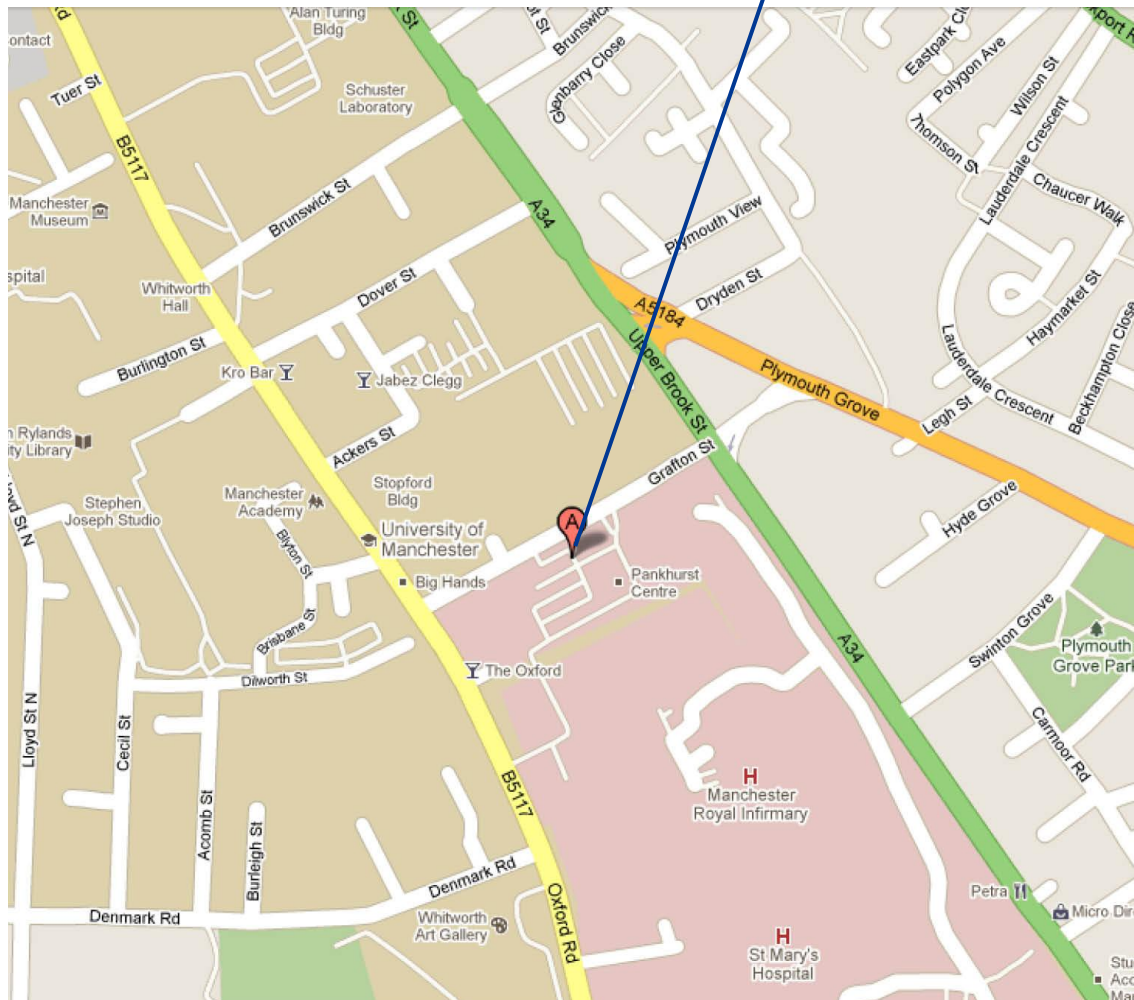

Directions to the Nowgen Centre

The Nowgen Centre
29 Grafton Street
Manchester
M13 9WU

Tel: 0161 276 5956

www.nowgen.org.uk

Courtesy of Google Maps

[Please click here for the Nowgen website directions](#)

Directions to the Nowgen Centre

Parking

A multi-storey car park is available on Grafton Street, directly next to the Nowgen Centre. This is situated at the Oxford Road end of Grafton Street. Spaces are limited and it is best to arrive before 9.00am. Parking costs are detailed below:

Up to 30 minutes	FREE	30 mins – 3 hours	£2.50
3 hours – 6 hours	£5.00	6 hours – 24 hours	£15.00

Directions from Manchester Airport

Manchester International Airport is within easy reach of the Nowgen Centre (20 - 25 minutes by car or taxi - cost circa £20 in taxi). There is a direct rail link to Manchester Piccadilly train station (15 - 25 minutes). There are also buses between the airport and the Nowgen Centre (services 43 and 45) which take 40 - 60 minutes.

Public Transport Directions to the Nowgen Centre

A new bus service is now operating between Manchester Piccadilly train station and the Nowgen Centre. The service starts outside Piccadilly train station on Fairfield Street and stops on Grafton Street outside the Nowgen Centre. This 147 service runs every 10 minutes during peak times and every 15 minutes at other times, Monday to Friday. It costs 80p for a single journey and £1.50 for unlimited travel on that route for a day.