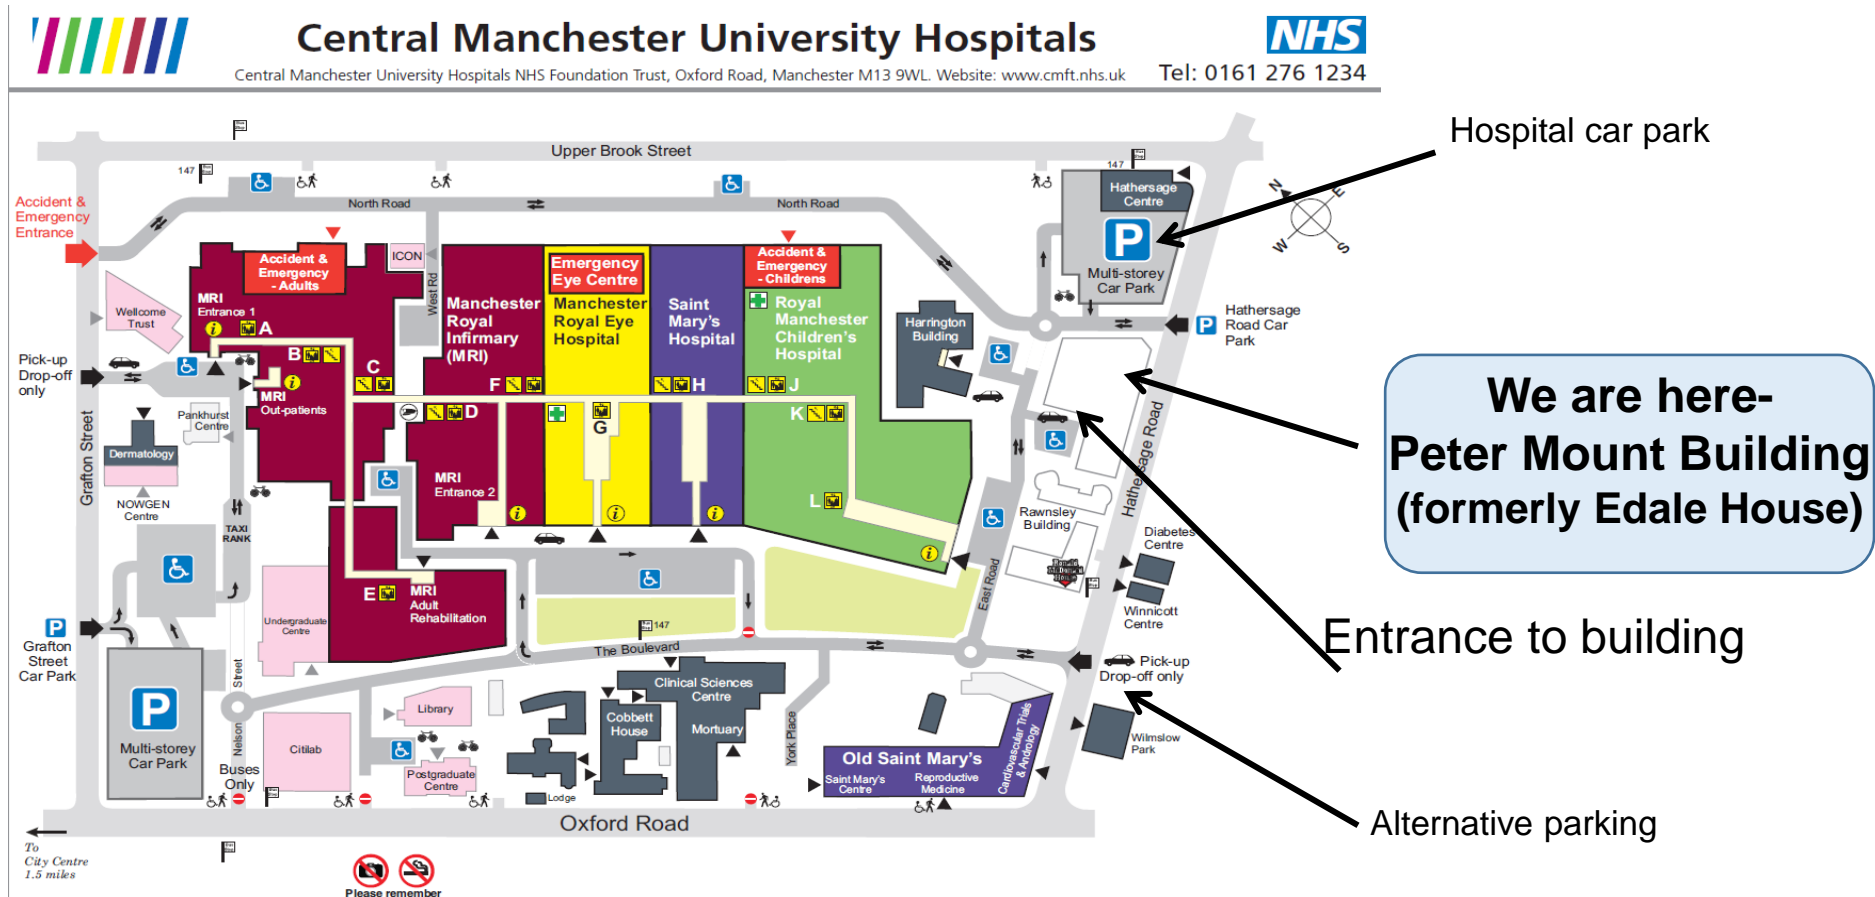

Manchester Head and Neck Centre

Audiology, ENT, Maxillofacial Surgery, Richard Ramsden Centre for Hearing Implants

Peter Mount Building (use Hathersage Road Entrance)

Manchester Royal Infirmary, Oxford Road

Manchester M13 9WL

Note: Access to the department is by the Hathersage Road entrance