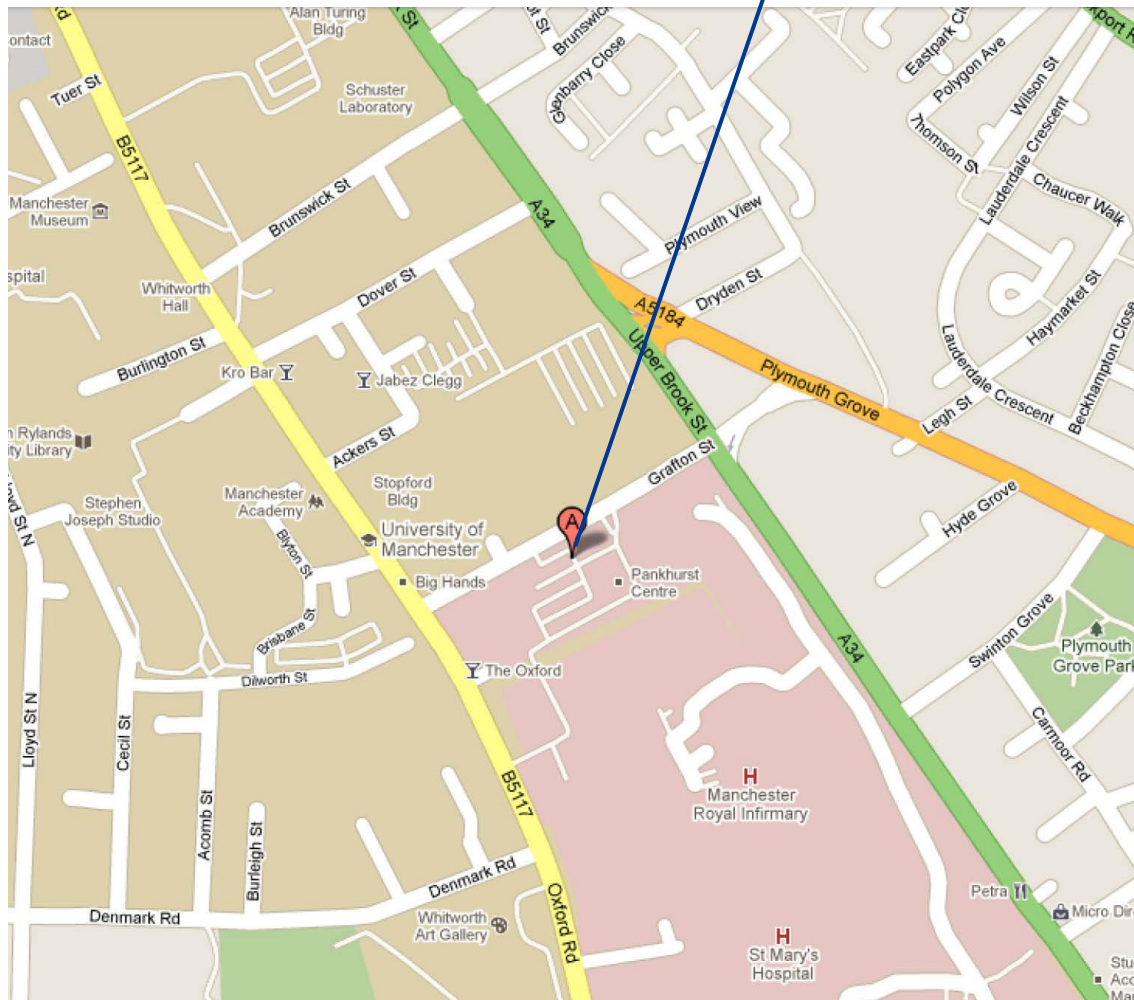

## Directions to the Nowgen Centre

The Nowgen Centre  
29 Grafton Street  
Manchester  
M13 9WU

Tel: 0161 276 5956

[www.nowgen.org.uk](http://www.nowgen.org.uk)

Courtesy of Google Maps

[Please click here for the Nowgen website directions](#)

# Directions to the Nowgen Centre

## Parking

A multi-storey car park is available on Grafton Street, directly next to the Nowgen Centre. This is situated at the Oxford Road end of Grafton Street. Spaces are limited and it is best to arrive before 9.00am. Parking costs are detailed below:

## Public Transport Directions to the Nowgen Centre

A new bus service is now operating between Manchester Piccadilly train station and the Nowgen Centre. The service starts outside Piccadilly train station on Fairfield Street and stops on Grafton Street outside the Nowgen Centre. This 147 service runs every 10 minutes during peak times and every 15 minutes at other times, Monday to Friday. It costs 80p for a single journey and £1.50 for unlimited travel on that route for a day.